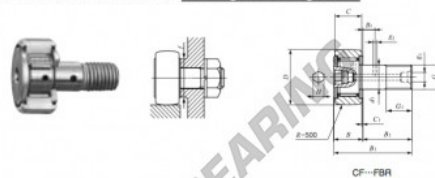

Rolo de leva com eixo CF3-FBR-IKO - CF3-FBR-IKO

<https://www.123rolamento.pt/rolamento-mancal/rolamento-esferas/rolo-leva-eixo/cf3-fbr-iko>

IKO

CAM FOLLOWERS

Stainless Steel Made Cam Followers With Cage/With Hexagon Hole

| Stud dia. mm | Identification number | | | | Mass (Ref.) g | D | C | d ₁ | G | G ₁ | | | |
|------------------------|---|---|--|---|--|--|--|--|--|----------------|----------------|-----|----------------------------------|
| | Shield type With crowned outer ring | Shield type With cylindrical outer ring | Sealed type With ribbed outer ring | Sealed type With cylindrical outer ring | | | | | | | | | |
| 3 | CF | 3 | FBR | | 4.3 | 10 | 7 | 3 | M 3×0.5 | 5 | | | |
| Boundary dimensions mm | | | | | Mounting dimension f Min. mm | Maximum tightening torque N·m | Basic dynamic load rating C N | Basic static load rating C ₀ N | Maximum allowable static load N | | | | |
| B | B ₁ | B ₂ | B ₃ | C ₁ | | | | | | e ₁ | e ₂ | H | r _{3min} ⁽¹⁾ |
| 8 | 17 | 9 | — | 0.5 | — | — | 2 | 0.2 | 6.8 | 0.34 | 1 200 | 813 | 384 |

CARACTERÍSTICAS DO PRODUTO

| | |
|-------------------|---------------|
| Marca | IKO |
| Nº Ean13 | 3663952439846 |
| Diâmetro interior | 3 mm |
| Diâmetro exterior | 10 mm |
| Espessura | 7 mm |
| Embalagem | 1 |