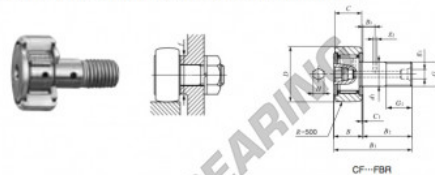

Rolo de leva com eixo CF4-FBR-IKO - CF4-FBR-IKO

<https://www.123rolamento.pt/rolamento-mancal/rolamento-esferas/rolo-leva-eixo/cf4-fbr-iko>

IKO

CAM FOLLOWERS

Stainless Steel Made Cam Followers With Cage/With Hexagon Hole

Stud dia. mm	Identification number				Mass (Ref.)	D	C	d ₁	G	G ₁
	Shield type		Sealed type							
	With crowned outer ring	With cylindrical outer ring	With ribbed outer ring	With cylindrical outer ring	g					
4	CF	4	FBR		7.4	12	B	4	M	4 × 0.7

Boundary dimensions mm								Mounting dimension f Min. mm	Maximum tightening torque N·m	Basic dynamic load rating C N	Basic static load rating C ₀ N	Maximum allowable static load N	
B	B ₁	B ₂	B ₃	C ₁	g ₁	g ₂	H						
9	20	11	—	0.5	—	—	2.5	0.3	8.3	0.78	1 650	1 270	834

CARACTERÍSTICAS DO PRODUTO

Marca	IKO
Nº Ean13	3663952439884
Diâmetro interior	4 mm
Diâmetro exterior	12 mm
Espessura	8 mm
Embalagem	1

contato@123rolamento.pt

CRT4 de Lesquin 60 Rue Du Haut De Sainghin 59273 Fretin FRANCE