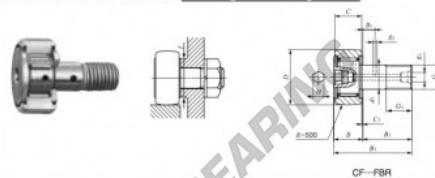

Rolo de leva com eixo CF5-FBR-IKO - CF5-FBR-IKO

<https://www.123rolamento.pt/rolamento-mancal/rolamento-esferas/rolo-leva-eixo/cf5-fbr-iko>

IKO

CAM FOLLOWERS

Stainless Steel Made Cam Followers With Cage/With Hexagon Hole

| Stud dia. mm | Identification number | | | | Mass (Ref.) g | D | C | d ₁ | G | G ₁ |
|-----------------|----------------------------|--------------------------------|---------------------------|--------------------------------|---------------------|----|---|----------------|---------|----------------|
| | Shield type | | Sealed type | | | | | | | |
| | With crowned outer ring | With cylindrical outer ring | With ribbed outer ring | With cylindrical outer ring | | | | | | |
| 5 | CF | 5 FBR | | | 10.3 | 13 | 9 | 5 | M 5×0.8 | 7.5 |

| Boundary dimensions mm | | | | | | | | Mounting dimension f Min. mm | Maximum tightening torque N·m | Basic dynamic load rating C N | Basic static load rating C ₀ N | Maximum allowable static load N | |
|------------------------|----------------|----------------|----------------|----------------|----------------|----------------|---|--|--|--|--|--|------|
| B | B ₁ | B ₂ | B ₃ | C ₁ | g ₁ | g ₂ | H | | | | | | |
| 10 | 23 | 13 | — | 0.5 | — | — | 3 | 0.3 | 9.3 | 1.6 | 1930 | 1730 | 1260 |

CARACTERÍSTICAS DO PRODUTO

| | |
|-------------------|---------------|
| Marca | IKO |
| Nº Ean13 | 3663952439921 |
| Diâmetro interior | 5 mm |
| Diâmetro exterior | 13 mm |
| Espessura | 9 mm |
| Embalagem | 1 |