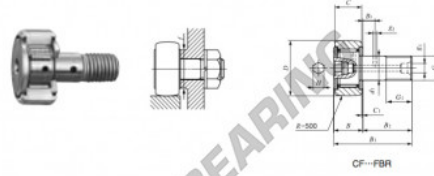

Rolo de leva com eixo CF8-FBR-IKO - CF8-FBR-IKO

<https://www.123rolamento.pt/rolamento-mancal/rolamento-esferas/rolo-leva-eixo/cf8-fbr-iko>

IKO

CAM FOLLOWERS

Stainless Steel Made Cam Followers With Cage/With Hexagon Hole

Stud dia. mm	Identification number				Mass (Ref.) g	D	C	d ₁	G	G ₁			
	Shield type		Sealed type										
	With crowned outer ring	With cylindrical outer ring	With ribbed outer ring	With cylindrical outer ring									
8	CF	FBR			28.5	19	11	8	M 8×1.25	10			
Boundary dimensions mm					Mounting dimension f Min. mm	Maximum tightening torque N·m	Basic dynamic load rating C N	Basic static load rating C ₀ N	Maximum allowable static load N				
B	B ₁	B ₂	B ₃	C ₁						e ₁	e ₂	H	r _{3min} ⁽¹⁾
12.2 max	32.2 max	20	—	0.6	—	—	4	—	13	6.5	3 400	3 790	3 790

CARACTERÍSTICAS DO PRODUTO

Marca	IKO
Nº Ean13	3663952439983
Diâmetro interior	8 mm
Diâmetro exterior	19 mm
Espessura	11 mm
Embalagem	1

contato@123rolamento.pt

CRT4 de Lesquin 60 Rue Du Haut De Sainghin 59273 Fretin FRANCE