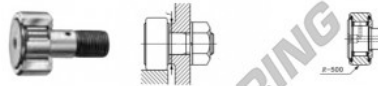

Rolo de leva com eixo CF8-VUURM-IKO - CF8-VUURM-IKO

<https://www.123rolamento.pt/rolamento-mancal/rolamento-esferas/rolo-leva-eixo/cf8-vuurm-iko>

CAM FOLLOWERS

Standard Type Cam Followers Full Complement Type/With Screwdriver Slot

CF-VUUR

Stud dia. mm	Identification number								Mass (Ref.)					
	Shield type				Sealed type				g	D	C	d ₁		
	With crowned outer ring		With cylindrical outer ring		With crowned outer ring		With cylindrical outer ring							
8					CF 8		VUURM		29	19	11	8		
Boundary dimensions mm														
G	G ₁	B _{max}	B _{1max}	B ₂	B ₃	C ₁	g ₁	g ₂	f ⁽¹⁾ Min. mm	Mounting torque C N·m	Ball static load rating C ₀ N	Ball static allowable load N		
M 8×1	10	12.2	32.2	20	—	0.6	*4	—	0.3	13	7.1	8 170	11 200	4 620

CARACTERÍSTICAS DO PRODUTO

Marca	IKO
Nº Ean13	3663952440200
Diâmetro interior	8 mm
Diâmetro exterior	19 mm
Espessura	11 mm
Embalagem	1

contato@123rolamento.pt

CRT4 de Lesquin 60 Rue Du Haut De Sainghin 59273 Fretin FRANCE