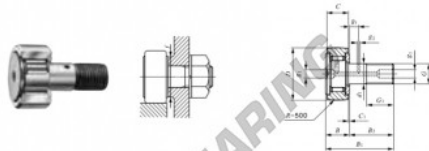

Rolo de leva com eixo CF10-VR-IKO - CF10-VR-IKO

<https://www.123rolamento.pt/rolamento-mancal/rolamento-esferas/rolo-leva-eixo/cf10-vr-iko>

CAM FOLLOWERS

Standard Type Cam Followers Full Complement Type/With Screwdriver Slot

Stud dia. mm	Identification number								Mass (Ref.)					
	Shield type				Sealed type				g	D	C	d ₁		
	With crowned outer ring	With cylindrical outer ring	With crowned outer ring	With cylindrical outer ring	With crowned outer ring	With cylindrical outer ring	With crowned outer ring	With cylindrical outer ring						
10	CF 10	VR							46	22	12	10		
Boundary dimensions mm														
G	G ₁	B _{max}	B _{1 max}	B ₂	B ₃	C ₁	g ₁	g ₂	f ⁽¹⁾ Min. mm	Mounting diameter N-mm	Maximum tightening torque C N	Basic static load rating C ₀ N	Maximum allowable static load N	
M10×1.25	12	13.2	36.2	23	—	0.6	*4	—	0.3	16	13.8	9 570	14 500	8 650

CARACTERÍSTICAS DO PRODUTO

Marca	IKO
Nº Ean13	3663952440231
Diâmetro interior	10 mm
Diâmetro exterior	22 mm
Espessura	12 mm
Embalagem	1

contato@123rolamento.pt

CRT4 de Lesquin 60 Rue Du Haut De Sainghin 59273 Fretin FRANCE