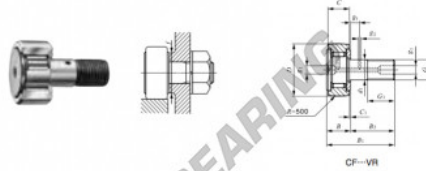

## Rolo de leva com eixo CF10-VRM-IKO - CF10-VRM-IKO

<https://www.123rolamento.pt/rolamento-mancal/rolamento-esferas/rolo-leva-eixo/cf10-VRM-IKO>

### CAM FOLLOWERS

Standard Type Cam Followers Full Complement Type/With Screwdriver Slot

Stud dia. mm	Identification number								Mass (Ref.)					
	Shield type				Sealed type				g	D	C	d <sub>1</sub>		
	With crowned outer ring	With cylindrical outer ring	With crowned outer ring	With cylindrical outer ring	With crowned outer ring	With cylindrical outer ring	With crowned outer ring	With cylindrical outer ring						
10	CF 10	VRM							46	22	12	10		
Boundary dimensions mm														
G	G <sub>1</sub>	B <sub>max</sub>	B <sub>1 max</sub>	B <sub>2</sub>	B <sub>3</sub>	C <sub>1</sub>	g <sub>1</sub>	g <sub>2</sub>	f <sup>(1)</sup> Min. mm	Mounting diameter N-mm	Maximum tightening torque C N	Basic static load rating C <sub>0</sub> N	Maximum allowable static load N	
M10×1	12	13.2	36.2	23	—	0.6	*4	—	0.3	16	14.7	9 570	14 500	8 650

## CARACTERÍSTICAS DO PRODUTO

Marca	IKO
Nº Ean13	3663952440248
Diâmetro interior	10 mm
Diâmetro exterior	22 mm
Espessura	12 mm
Embalagem	1

[contato@123rolamento.pt](mailto:contato@123rolamento.pt)

CRT4 de Lesquin 60 Rue Du Haut De Sainghin 59273 Fretin FRANCE