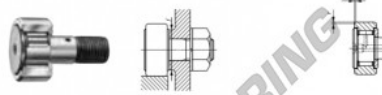

Rolo de leva com eixo CF10-VM-IKO - CF10-VM-IKO

<https://www.123rolamento.pt/rolamento-mancal/rolamento-esferas/rolo-leva-eixo/cf10-vm-iko>

CAM FOLLOWERS

Standard Type Cam Followers Full Complement Type/With Screwdriver Slot

Stud dia. mm	Identification number								CF-V					
	Shield type				Sealed type				g	D	C	d ₁		
	With crowned outer ring		With cylindrical outer ring		With crowned outer ring		With cylindrical outer ring							
10	CF 10		VM						46	22	12	10		
Boundary dimensions mm														
G	G ₁	B _{max}	B _{1 max}	B ₂	B ₃	C ₁	g ₁	g ₂	f ⁽¹⁾ Min. mm	Mounting torque N·m	Basic dynamic load rating C N	Basic static load rating C ₀ N	Maximum allowable static load N	
M10×1	12	13.2	36.2	23	—	0.6	*4	—	0.3	16	14.7	9 570	14 500	8 650

CARACTERÍSTICAS DO PRODUTO

Marca	IKO
Nº Ean13	3663952440262
Diâmetro interior	10 mm
Diâmetro exterior	22 mm
Espessura	12 mm
Embalagem	1

contato@123rolamento.pt

CRT4 de Lesquin 60 Rue Du Haut De Sainghin 59273 Fretin FRANCE