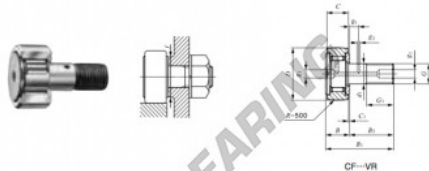

Rolo de leva com eixo CF12-VR-IKO - CF12-VR-IKO

<https://www.123rolamento.pt/rolamento-mancal/rolamento-esferas/rolo-leva-eixo/cf12-vr-iko>

CAM FOLLOWERS

Standard Type Cam Followers Full Complement Type/With Screwdriver Slot

Stud dia. mm	Identification number								Mass (Ref.)					
	Shield type				Sealed type				g	D	C	d_1		
	With crowned outer ring		With cylindrical outer ring		With crowned outer ring		With cylindrical outer ring		97	30	14	12		
12	CF	12	VR											
Boundary dimensions mm														
G	G_1	B_{max}	B_1_{max}	B_2	B_3	C_1	g_1	g_2	$f_{min}^{(*)}$	Mounting diameter f Min. mm	Maximum lightening torque C N·m	Basic static load rating C_0 N	Maximum allowable static load N	
M12×1.5	13	15.2	40.2	25	6	0.6	6	3	0.6	21	21.9	13 500	19 700	13 200

CARACTERÍSTICAS DO PRODUTO

Marca	IKO
Nº Ean13	3663952440392
Diâmetro interior	12 mm
Diâmetro exterior	30 mm
Espessura	14 mm
Embalagem	1

contato@123rolamento.pt

CRT4 de Lesquin 60 Rue Du Haut De Sainghin 59273 Fretin FRANCE