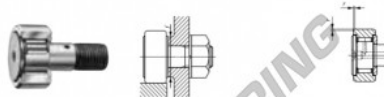

Rolo de leva com eixo CF12-1-V-IKO - CF12-1-V-IKO

<https://www.123rolamento.pt/rolamento-mancal/rolamento-esferas/rolo-leva-eixo/cf12-1-v-iko>

CAM FOLLOWERS

Standard Type Cam Followers Full Complement Type/With Screwdriver Slot

Stud dia. mm	Identification number								CF-V					
	Shield type				Sealed type				g	D	C	d ₁		
	With crowned outer ring		With cylindrical outer ring		With crowned outer ring		With cylindrical outer ring							
12	CF 12-1-V								107	32	14	12		
Boundary dimensions mm														
G	G ₁	B _{max}	B _{1 max}	B ₂	B ₃	C ₁	g ₁	g ₂	f _{max} (°)	Mounting diameter f _{min}	Maximum tightening torque C	Ball static load rating C ₀	Maximum allowable static load	
M12×1.5	13	15.2	40.2	25	6	0.6	6	3	0.6	21	21.9	13 500	19 700	13 200

CARACTERÍSTICAS DO PRODUTO

Marca	IKO
Nº Ean13	3663952440446
Diâmetro interior	12 mm
Diâmetro exterior	32 mm
Espessura	14 mm
Embalagem	1

contato@123rolamento.pt

CRT4 de Lesquin 60 Rue Du Haut De Sainghin 59273 Fretin FRANCE