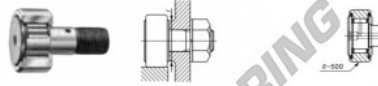

Rolo de leva com eixo CF16-VUUR-IKO - CF16-VUUR-IKO

<https://www.123rolamento.pt/rolamento-mancal/rolamento-esferas/rolo-leva-eixo/cf16-vuur-iko>

CAM FOLLOWERS

Standard Type Cam Followers Full Complement Type/With Screwdriver Slot

CF-VUUR

Stud dia. mm	Identification number								Mass (Ref.)				
	Shield type				Sealed type				g	D	C	d ₁	
	With crowned outer ring		With cylindrical outer ring		With crowned outer ring		With cylindrical outer ring						
16			CF 16		VUUR				173	35	18	16	
Boundary dimensions mm													
G	G ₁	B _{max}	B _{1max}	B ₂	B ₃	C ₁	g ₁	g ₂	f ⁽¹⁾ Min. mm	Mounting torque C N·m	Basic dynamic load rating C ₀ N	Basic static load rating C ₀ N	
M16×1.5	17	19.6	52.1	32.5	8	0.8	6	3	0.6	26	58.5	20 700	37 600
Maximum allowable static load													
										23 200			

CARACTERÍSTICAS DO PRODUTO

Marca	IKO
Nº Ean13	3616060458568
Diâmetro interior	16 mm
Diâmetro exterior	35 mm
Espessura	18 mm
Embalagem	1

contato@123rolamento.pt

CRT4 de Lesquin 60 Rue Du Haut De Sainghin 59273 Fretin FRANCE