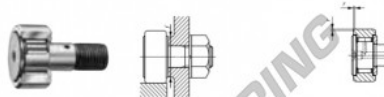

Rolo de leva com eixo CF20-V-IKO - CF20-V-IKO

<https://www.123rolamento.pt/rolamento-mancal/rolamento-esferas/rolo-leva-eixo/cf20-v-iko>

CAM FOLLOWERS

Standard Type Cam Followers Full Complement Type/With Screwdriver Slot

Stud dia. mm	Identification number								CF-V					
	Shield type				Sealed type				g	D	C	d ₁		
	With crowned outer ring		With cylindrical outer ring		With crowned outer ring		With cylindrical outer ring							
20	CF 20		V						465	52	24	20		
Boundary dimensions mm														
G	G ₁	B _{max}	B _{1max}	B ₂	B ₃	C ₁	g ₁	g ₂	f _{max}	Mounting diameter f _{min} mm	Maximum lightening torque C N·m	Ball static load rating C ₀ N	Maximum allowable static load N	
M20×1.5	21	25.6	66.1	40.5	9	0.8	8	4	1	34	119	33 200	64 500	37 500

CARACTERÍSTICAS DO PRODUTO

Marca	IKO
Nº Ean13	3663952440569
Diâmetro interior	20 mm
Diâmetro interior	0.787" inch
Diâmetro exterior	52 mm
Diâmetro exterior	2.047" inch
Espessura	24 mm
Espessura	0.945" inch
Embalagem	1