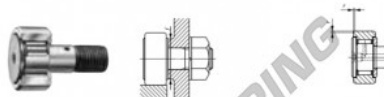

Rolo de leva com eixo CF24-V-IKO - CF24-V-IKO

<https://www.123rolamento.pt/rolamento-mancal/rolamento-esferas/rolo-leva-eixo/cf24-v-iko>

CAM FOLLOWERS

Standard Type Cam Followers Full Complement Type/With Screwdriver Slot

Stud dia. mm	Identification number				Mass (Ref.)			
	Shield type		Sealed type		g	D	C	d ₁
	With crowned outer ring	With cylindrical outer ring	With crowned outer ring	With cylindrical outer ring				
24	CF24 V				820	62	29	24