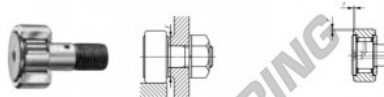

Rolo de leva com eixo CF24-1-V-IKO - CF24-1-V-IKO

<https://www.123rolamento.pt/rolamento-mancal/rolamento-esferas/rolo-leva-eixo/cf24-1-v-iko>

CAM FOLLOWERS

Standard Type Cam Followers Full Complement Type/With Screwdriver Slot

Stud dia. mm	Identification number								CF-V					
	Shield type				Sealed type				Mass (Ref.)	D	C	d ₁		
	With crowned outer ring	With cylindrical outer ring	With crowned outer ring	With cylindrical outer ring	With crowned outer ring	With cylindrical outer ring	With crowned outer ring	With cylindrical outer ring	g	72	29	24		
24	CF24-1-V								1 140	72	29	24		
Boundary dimensions mm														
G	G ₁	B _{max}	B _{1max}	B ₂	B ₃	C ₁	g ₁	g ₂	f ⁽¹⁾ Min. mm	Mounting diameter N-mm	Maximum tightening torque C N	Ball static load rating C ₀ N	Maximum allowable static load N	
M24x1.5	25	30.6	80.1	49.5	11	0.8	8	4	1	40	215	48 600	92 000	52 000

CARACTERÍSTICAS DO PRODUTO

Marca	IKO
Nº Ean13	3663952440682
Diâmetro interior	24 mm
Diâmetro exterior	72 mm
Espessura	29 mm
Embalagem	1

contato@123rolamento.pt

CRT4 de Lesquin 60 Rue Du Haut De Sainghin 59273 Fretin FRANCE