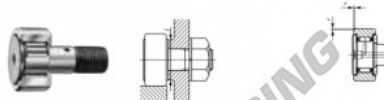

Rolo de leva com eixo CF4-IKO - CF4-IKO

<https://www.123rolamento.pt/rolamento-mancal/rolamento-esferas/rolo-leva-eixo/cf4-iko>

CAM FOLLOWERS

Standard Type Cam Followers With Cage/With Screwdriver Slot

CF

Stud dia. mm	Identification number				Mass (Ref.)				
	Shield type		Sealed type		g	D	C	d ₁	G
	With crowned outer ring	With cylindrical outer ring	With tapered outer ring	With cylindrical outer ring					
4	CF 4				7.4	12	8	4	M 4×0.7