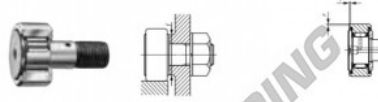

## Rolo de leva com eixo CF5-UU-IKO - CF5-UU-IKO

<https://www.123rolamento.pt/rolamento-mancal/rolamento-esferas/rolo-leva-eixo/cf5-uu-iko>

### CAM FOLLOWERS

Standard Type Cam Followers With Cage/With Screwdriver Slot

CF-UU

Stud dia. mm	Identification number				Mass (Ref.)				
	Shield type		Sealed type		g	D	C	d <sub>1</sub>	G
	With crowned outer ring	With cylindrical outer ring	With tapered outer ring	With cylindrical outer ring					
5				CF 5 UU	10.3	13	9	5	M 5×0.8