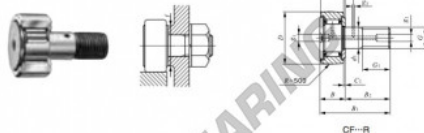

## Rolo de leva com eixo CF8-R-IKO - CF8-R-IKO

<https://www.123rolamento.pt/rolamento-mancal/rolamento-esferas/rolo-leva-eixo/cf8-r-iko>

### CAM FOLLOWERS

Standard Type Cam Followers With Cage/With Screwdriver Slot

Stud dia. mm	Identification number				Mass (Ref.)				
	Shield type		Sealed type		g	D	C	d <sub>1</sub>	G
	With crowned outer ring	With cylindrical outer ring	With crowned outer ring	With cylindrical outer ring					
8	CF	8	R		28.5	19	11	8	M 8×1.25

Boundary dimensions mm										Mounting dimension f Min. mm	Maximum tightening torque N·m	Ball dynamic load rating C N	Ball static load rating C <sub>0</sub> N	Maximum allowable static load N
G <sub>1</sub>	B	B <sub>1</sub>	B <sub>2</sub>	B <sub>3</sub>	C <sub>1</sub>	g <sub>1</sub>	g <sub>2</sub>	r <sub>s</sub> max	(°)					
10	12.2max	32.2max	20	—	0.6	*4	—	0.3	13	6.5	4 250	4 740	4 620	

## CARACTERÍSTICAS DO PRODUTO

Marca	IKO
Nº Ean13	3663952440996
Diâmetro interior	8 mm
Diâmetro exterior	19 mm
Espessura	11 mm
Peso	40 g
Embalagem	-
Padrão	-

[contato@123rolamento.pt](mailto:contato@123rolamento.pt)