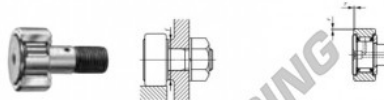

## Rolo de leva com eixo CF8-M-IKO - CF8-M-IKO

<https://www.123rolamento.pt/rolamento-mancal/rolamento-esferas/rolo-leva-eixo/cf8-m-iko>

### CAM FOLLOWERS

Standard Type Cam Followers With Cage/With Screwdriver Slot

CF

Stud dia. mm	Identification number				Mass (Ref.)				
	Shield type		Sealed type		g	D	C	d <sub>1</sub>	G
	With crowned outer ring	With cylindrical outer ring	With crowned outer ring	With cylindrical outer ring					
<b>8</b>	<b>CF 8 M</b>				28.5	19	11	8	M 8×1