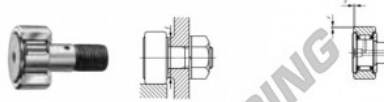

Rolo de leva com eixo CF10-IKO - CF10-IKO

<https://www.123rolamento.pt/rolamento-mancal/rolamento-esferas/rolo-leva-eixo/cf10-iko>

IKO

CAM FOLLOWERS

Standard Type Cam Followers With Cage/With Screwdriver Slot

CF

Stud dia. mm	Identification number				Mass (Ref.)				
	Shield type		Sealed type		g	D	C	d ₁	G
	With crowned outer ring	With cylindrical outer ring	With crowned outer ring	With cylindrical outer ring					
10	CF 10				45	22	12	10	M10×1.25