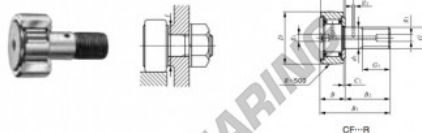

Rolo de leva com eixo CF10-RM-IKO - CF10-RM-IKO

<https://www.123rolamento.pt/rolamento-mancal/rolamento-esferas/rolo-leva-eixo/cf10-rm-iko>

CAM FOLLOWERS

Stud dia. mm	Identification number				Mass (Ref.)				
	Shield type		Sealed type		g	D	C	d₁	G
	With crowned outer ring	With cylindrical outer ring	With crowned outer ring	With cylindrical outer ring					
10	CF 10 RM				45	22	12	10	M10×1

Boundary dimensions mm													
G₁	B	B₁	B₂	B₃	C₁	G₁	G₂	r_{max}^(*)	f_{min} mm	Maximum ignoring torque N·m	Ball dynamic load rating C N	Ball static load rating C₀ N	Maximum allowable static load N
12	13.2max	36.2max	23	—	0.6	*4	—	0.3	16	14.7	5 430	6 890	6 890

CARACTERÍSTICAS DO PRODUTO

Marca	IKO
Nº Ean13	3663952441115
Diâmetro interior	10 mm
Diâmetro exterior	22 mm
Espessura	12 mm
Embalagem	1

contato@123rolamento.pt

CRT4 de Lesquin 60 Rue Du Haut De Sainghin 59273 Fretin FRANCE