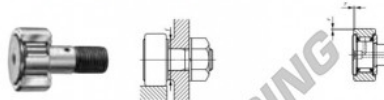

Rolo de leva com eixo CF10-M-IKO - CF10-M-IKO

<https://www.123rolamento.pt/rolamento-mancal/rolamento-esferas/rolo-leva-eixo/cf10-m-iko>

CAM FOLLOWERS

Standard Type Cam Followers With Cage/With Screwdriver Slot

CF

Stud dia. mm	Identification number				Mass (Ref.)				
	Shield type		Sealed type		g	D	C	d ₁	G
	With crowned outer ring	With cylindrical outer ring	With crowned outer ring	With cylindrical outer ring					
10	CF 10 M				45	22	12	10	M10×1