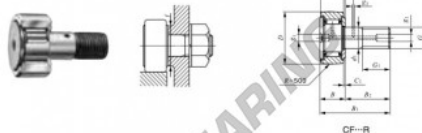

Rolo de leva com eixo CF10-1-R-IKO - CF10-1-R-IKO

<https://www.123rolamento.pt/rolamento-mancal/rolamento-esferas/rolo-leva-eixo/cf10-1-r-iko>

CAM FOLLOWERS

Standard Type Cam Followers With Cage/With Screwdriver Slot

Stud dia. mm	Identification number				Mass (Ref.)				
	Shield type		Sealed type		g	D	C	d ₁	G
	With crowned outer ring	With cylindrical outer ring	With crowned outer ring	With cylindrical outer ring					
10	CF 10-1	R			60	26	12	10	M10×1.25

CARACTERÍSTICAS DO PRODUTO

Marca	IKO
Nº Ean13	3663952441160
Diâmetro interior	10 mm
Diâmetro exterior	26 mm
Espessura	12 mm
Embalagem	1

contato@123rolamento.pt

CRT4 de Lesquin 60 Rue Du Haut De Sainghin 59273 Fretin FRANCE