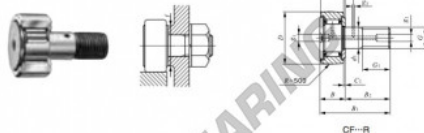

Rolo de leva com eixo CF10-1-RM-IKO - CF10-1-RM-IKO

<https://www.123rolamento.pt/rolamento-mancal/rolamento-esferas/rolo-leva-eixo/cf10-1-rm-iko>

CAM FOLLOWERS

Stud dia. mm	Identification number				Mass (Ref.)					
	Shield type		Sealed type		g	D	C	d₁	G	
	With crowned outer ring	With cylindrical outer ring	With crowned outer ring	With cylindrical outer ring						
10	CF 10-1 RM				1	60	26	12	10	M10×1

Boundary dimensions mm													
G₁	B	B₁	B₂	B₃	C₁	G₁	G₂	r_{max}^(*)	f_{min} mm	Maximum ignoring stress C	Ball dynamic load rating C₀	Ball static load rating C₀	Maximum allowable static load
12	13.2max	36.2max	23	—	0.6	*4	—	0.3	16	14.7	5 430	6 890	6 890

CARACTERÍSTICAS DO PRODUTO

Marca	IKO
Nº Ean13	3663952441207
Diâmetro interior	10 mm
Diâmetro exterior	26 mm
Espessura	12 mm
Embalagem	1

contato@123rolamento.pt

CRT4 de Lesquin 60 Rue Du Haut De Sainghin 59273 Fretin FRANCE