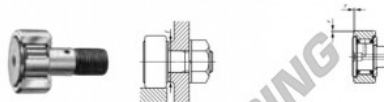

Rolo de leva com eixo CF10-1-M-IKO - CF10-1-M-IKO

<https://www.123rolamento.pt/rolamento-mancal/rolamento-esferas/rolo-leva-eixo/cf10-1-m-iko>

CAM FOLLOWERS

Standard Type Cam Followers With Cage/With Screwdriver Slot

CF

Stud dia. mm	Identification number				Mass (Ref.)					
	Shield type		Sealed type		g	D	C	d ₁	G	
	With crowned outer ring	With cylindrical outer ring	With crowned outer ring	With cylindrical outer ring						
10	CF 10-1 M				1	60	26	12	10	M10×1