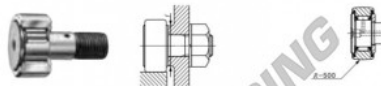

Rolo de leva com eixo CF10-1-UURM-IKO - CF10-1-UURM-IKO

<https://www.123rolamento.pt/rolamento-mancal/rolamento-esferas/rolo-leva-eixo/cf10-1-uurm-iko>

CAM FOLLOWERS

Standard Type Cam Followers With Cage/With Screwdriver Slot

CF-UUR

Stud dia. mm	Identification number				Mass (Ref.)				
	Shield type		Sealed type		g	D	C	d ₁	G
	With crowned outer ring	With cylindrical outer ring	With crowned outer ring	With cylindrical outer ring					
10	CF-10-1 UURM				60	26	12	10	M10×1