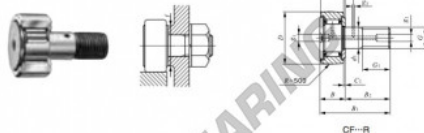

## Rolo de leva com eixo CF12-R-IKO - CF12-R-IKO

<https://www.123rolamento.pt/rolamento-mancal/rolamento-esferas/rolo-leva-eixo/cf12-r-iko>

### CAM FOLLOWERS

Standard Type Cam Followers With Cage/With Screwdriver Slot

Stud dia. mm	Identification number				Mass (Ref.)				
	Shield type		Sealed type		g	D	C	d <sub>1</sub>	G
	With crowned outer ring	With cylindrical outer ring	With crowned outer ring	With cylindrical outer ring					
12	CF 12	R			95	30	14	12	M12×1.5

Boundary dimensions mm										Mounting dimension f Min. mm	Maximum tightening torque N·m	Ball diameter load rating C	Ball static load rating C <sub>0</sub>	Maximum allowable static load N
G <sub>1</sub>	B	B <sub>1</sub>	B <sub>2</sub>	B <sub>3</sub>	C <sub>1</sub>	g <sub>1</sub>	g <sub>2</sub>	r <sub>s</sub> max	(°)					
13	15.2max	40.2max	25	6	0.6	6	3	0.6	21	21.9	7 910	9 790	9 790	

## CARACTERÍSTICAS DO PRODUTO

Marca	IKO
Nº Ean13	3663952441245
Diâmetro interior	12 mm
Diâmetro exterior	30 mm
Espessura	14 mm
Embalagem	1

[contato@123rolamento.pt](mailto:contato@123rolamento.pt)

CRT4 de Lesquin 60 Rue Du Haut De Sainghin 59273 Fretin FRANCE