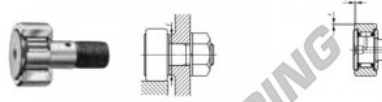

## Rolo de leva com eixo CF12-IKO - CF12-IKO

<https://www.123rolamento.pt/rolamento-mancal/rolamento-esferas/rolo-leva-eixo/cf12-iko>

### CAM FOLLOWERS

Standard Type Cam Followers With Cage/With Screwdriver Slot

CF

Stud dia. mm	Identification number				Mass (Ref.)		D	C	d <sub>1</sub>	G			
	Shield type		Sealed type		g	g							
	With crowned outer ring	With cylindrical outer ring	With crowned outer ring	With cylindrical outer ring									
12	CF 12				95	30	14	12	M12×1.5				
Boundary dimensions mm													
G <sub>1</sub>	B	B <sub>1</sub>	B <sub>2</sub>	B <sub>3</sub>	C <sub>1</sub>	g <sub>1</sub>	g <sub>2</sub>	r <sub>s</sub> max	Mounting dimension f Min. mm	Maximum tightening torque N·m	Ball dynamic load rating C N	Ball static load rating C <sub>0</sub> N	Maximum allowable static load N
13	15.2max	40.2max	25	6	0.6	6	3	0.6	21	21.9	7 910	9 790	9 790

## CARACTERÍSTICAS DO PRODUTO

Marca	IKO
Nº Ean13	3663952441252
Diâmetro interior	12 mm
Diâmetro exterior	30 mm
Espessura	14 mm
Embalagem	1

[contato@123rolamento.pt](mailto:contato@123rolamento.pt)

CRT4 de Lesquin 60 Rue Du Haut De Sainghin 59273 Fretin FRANCE