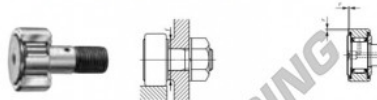

Rolo de leva com eixo CF20-1-UU-IKO - CF20-1-UU-IKO

<https://www.123rolamento.pt/rolamento-mancal/rolamento-esferas/rolo-leva-eixo/cf20-1-uu-iko>

CAM FOLLOWERS

Standard Type Cam Followers With Cage/With Screwdriver Slot

CF-UU

Stud dia. mm	Identification number				Mass (Ref.) g	D	C	d ₁	G
	Shield type		Sealed type						
	With crowned outer ring	With cylindrical outer ring	With crowned outer ring	With cylindrical outer ring					
20				CF 20-1 UU	385	47	24	20	M20×1.5