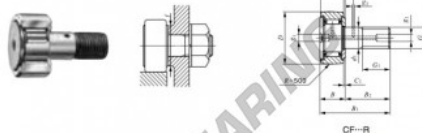

Rolo de leva com eixo CF24-R-IKO - CF24-R-IKO

<https://www.123rolamento.pt/rolamento-mancal/rolamento-esferas/rolo-leva-eixo/cf24-r-iko>

CAM FOLLOWERS

Standard Type Cam Followers With Cage/With Screwdriver Slot

Stud dia. mm	Identification number				Mass (Ref.)				
	Shield type		Sealed type		g	D	C	d ₁	G
	With crowned outer ring	With cylindrical outer ring	With crowned outer ring	With cylindrical outer ring					
24	CF 24	R			815	62	29	24	M24×1.5

Boundary dimensions mm										Mounting dimension f Min. mm	Maximum tightening torque N·m	Ball dynamic load rating C N	Ball static load rating C ₀ N	Maximum allowable static load N
G ₁	B	B ₁	B ₂	B ₃	C ₁	G ₂	r _s max	(°)						
25	30.6max	80.1max	49.5	11	0.8	8	4	1	40	215	30 500	52 600	52 000	

CARACTERÍSTICAS DO PRODUTO

Marca	IKO
Nº Ean13	3663952441481
Diâmetro interior	24 mm
Diâmetro exterior	62 mm
Espessura	29 mm
Embalagem	1

contato@123rolamento.pt

CRT4 de Lesquin 60 Rue Du Haut De Sainghin 59273 Fretin FRANCE