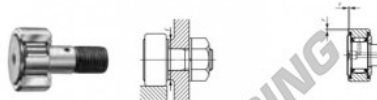

## Rolo de leva com eixo CF30-UU-IKO - CF30-UU-IKO

<https://www.123rolamento.pt/rolamento-mancal/rolamento-esferas/rolo-leva-eixo/cf30-uu-iko>

### CAM FOLLOWERS

Standard Type Cam Followers With Cage/With Screwdriver Slot

CF-UU

Stud dia. mm	Identification number				Mass (Ref.) g	D	C	d <sub>1</sub>	G
	Shield type		Sealed type						
	With crowned outer ring	With cylindrical outer ring	With crowned outer ring	With cylindrical outer ring					
30				<b>CF 30 UU</b>	1 870	80	35	30	M30×1.5