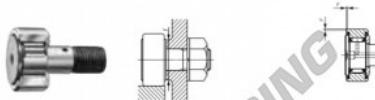

Rolo de leva com eixo CF30-2-UU-IKO - CF30-2-UU-IKO

<https://www.123rolamento.pt/rolamento-mancal/rolamento-esferas/rolo-leva-eixo/cf30-2-uu-iko>

CAM FOLLOWERS

Standard Type Cam Followers With Cage/With Screwdriver Slot

CF-UU

Stud dia. mm	Identification number				Mass (Ref.) g	D	C	d ₁	G
	Shield type		Sealed type						
	With crowned outer ring	With cylindrical outer ring	With crowned outer ring	With cylindrical outer ring					
30				CF 30-2 UU	2 220	90	35	30	M30×1.5