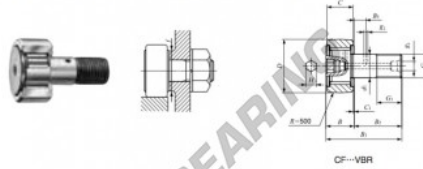

Rolo de leva com eixo CF8-VBRM-IKO - CF8-VBRM-IKO

<https://www.123rolamento.pt/rolamento-mancal/rolamento-esferas/rolo-leva-eixo/cf8-vbrm-iko>

CAM FOLLOWERS

Standard Type Cam Followers Full Complement Type With Hexagon Hole

Stud dia. mm	Identification number								Mass (Ref.)				
	Shield type				Sealed type				g	D	C	d ₁	
	With crowned outer ring	With cylindrical outer ring	With crowned outer ring	With cylindrical outer ring	With crowned outer ring	With cylindrical outer ring	With crowned outer ring	With cylindrical outer ring					
8	CF	B	VBRM						29	19	11	8	

Boundary dimensions mm										Mounting dimension	Maximum tightening torque	Basic dynamic load rating	Basic static load rating	Maximum allowable static load	
G	G ₁	B _{max}	B _{1max}	B ₂	B ₃	C ₁	g ₁	B ₂	H ^(*)	f ^(*)	N·m	N	N	N	
M 8×1	10	12.2	32.2	20	—	0.6	—	—	4	0.3	13	7.1	8 170	11 200	4 620

CARACTERÍSTICAS DO PRODUTO

Marca	IKO
Nº Ean13	3663952441788
Diâmetro interior	8 mm
Diâmetro exterior	19 mm
Espessura	11 mm
Embalagem	1

contato@123rolamento.pt

CRT4 de Lesquin 60 Rue Du Haut De Sainghin 59273 Fretin FRANCE