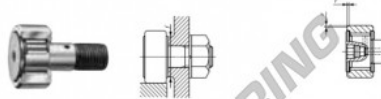

Rolo de leva com eixo CF10-1-VBM-IKO - CF10-1-VBM-IKO

<https://www.123rolamento.pt/rolamento-mancal/rolamento-esferas/rolo-leva-eixo/cf10-1-vbm-iko>

CAM FOLLOWERS

Standard Type Cam Followers Full Complement Type/With Hexagon Hole

CF-VB

Stud dia. mm	Identification number								Mass (Ref.)			
	Shield type				Sealed type				g	D	C	d ₁
	With crowned outer ring		With cylindrical outer ring		With crowned outer ring		With cylindrical outer ring					
10	CF 10-1 VBM								61	26	12	10