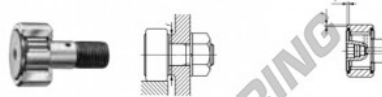

## Rolo de leva com eixo CF10-1-VBUUM-IKO - CF10-1-VBUUM-IKO

<https://www.123rolamento.pt/rolamento-mancal/rolamento-esferas/rolo-leva-eixo/cf10-1-vbuum-iko>

### CAM FOLLOWERS

Standard Type Cam Followers Full Complement Type/With Hexagon Hole

CF-VBUU

Stud dia. mm	Identification number								Mass (Ref.)			
	Shield type				Sealed type				g	D	C	d <sub>1</sub>
	With crowned outer ring		With cylindrical outer ring		With crowned outer ring		With cylindrical outer ring					
10							CF 10-1 VBUUM		61	26	12	10