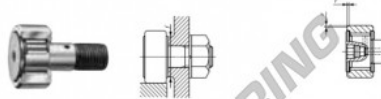

Rolo de leva com eixo CF12-1-VB-IKO - CF12-1-VB-IKO

<https://www.123rolamento.pt/rolamento-mancal/rolamento-esferas/rolo-leva-eixo/cf12-1-vb-iko>

CAM FOLLOWERS

Standard Type Cam Followers Full Complement Type/With Hexagon Hole

CF-VB

Stud dia. mm	Identification number								Mass (Ref.)				
	Shield type				Sealed type				g	D	C	d ₁	
	With crowned outer ring		With cylindrical outer ring		With crowned outer ring		With cylindrical outer ring						
12	CF 12-1 VB								107	32	14	12	