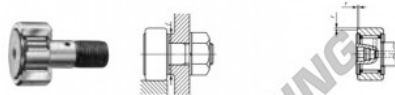

## Rolo de leva com eixo CF12-B-IKO - CF12-B-IKO

<https://www.123rolamento.pt/rolamento-mancal/rolamento-esferas/rolo-leva-eixo/cf12-b-iko>

### CAM FOLLOWERS

Standard Type Cam Followers With Cage/With Hexagon Hole

CF-B

Stud dia. mm	Identification number				Mass (Ref.) g	D	C	d <sub>1</sub>	G
	Shield type With covered outer ring	Shield type With cylindrical outer ring	Sealed type With covered outer ring	Sealed type With cylindrical outer ring					
12	CF 12 B				95	30	14	12	M12×1.5

## CARACTERÍSTICAS DO PRODUTO

Marca	IKO
Nº Ean13	3663952442839
Diâmetro interior	12 mm
Diâmetro exterior	30 mm
Espessura	14 mm
Embalagem	1

[contato@123rolamento.pt](mailto:contato@123rolamento.pt)

CRT4 de Lesquin 60 Rue Du Haut De Sainghin 59273 Fretin FRANCE