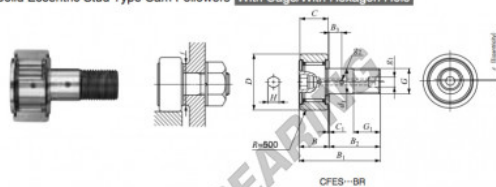

Rolo de leva com eixo CFES8-BR-IKO - CFES8-BR-IKO

<https://www.123rolamento.pt/rolamento-mancal/rolamento-esferas/rolo-leva-eixo/cfes8-br-iko>

CAM FOLLOWERS

Solid Eccentric Stud Type Cam Followers With Cage/With Hexagon Hole

Stud dia. mm	Identification number						Mass (Ref.) g	D	C	d _i						
	Shield type		Sealed type													
8	With crowned outer ring	With cylindrical outer ring	With crowned outer ring	With crowned outer ring	With cylindrical outer ring	With cylindrical outer ring	28.5	19	11	8						
	CFES	8	BR													
Boundary dimensions mm																
G	G ₁	B	B ₁	B ₂	B ₃	C ₁	g ₁	g ₂	H	ε	Mounting dimension f Min. mm	Maximum spinning torque N·m	Basic dynamic load rating C N	Basic static load rating C ₀ N	Maximum allowable static load N	
M 8×1.25	10	12.2	32.2	20	—	0.6	—	—	4	0.3	0.25	13	6.5	4 250	4 740	4 670

CARACTERÍSTICAS DO PRODUTO

Marca	IKO
Nº Ean13	3663952443409
Diâmetro interior	8 mm
Diâmetro exterior	19 mm
Espessura	11 mm
Embalagem	1

contato@123rolamento.pt

CRT4 de Lesquin 60 Rue Du Haut De Sainghin 59273 Fretin FRANCE