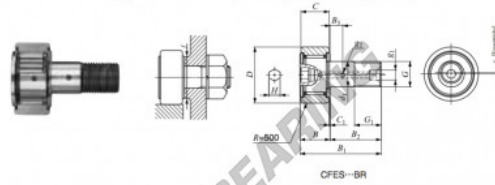

Rolo de leva com eixo CFES10-1-BR-IKO - CFES10-1-BR-IKO

<https://www.123rolamento.pt/rolamento-mancal/rolamento-esferas/rolo-leva-eixo/cfes10-1-br-iko>

CAM FOLLOWERS

Solid Eccentric Stud Type Cam Followers With Cage/With Hexagon Hole

Stud dia. mm	Identification number								Mass (Ref.) g	D	C	d _i			
	Shield type				Sealed type										
	With crowned outer ring	With cylindrical outer ring	With crowned outer ring	With cylindrical outer ring	With crowned outer ring	With cylindrical outer ring	With crowned outer ring	With cylindrical outer ring							
10	CFES 10-1 BR								60	26	12	10			
Boundary dimensions mm															
G	G ₁	B	B ₁	B ₂	B ₃	C ₁	g ₁	g ₂	H	ε	Mounting dimension f Min. mm	Maximum tightening torque N·m	Basic dynamic load rating C N	Basic static load rating C ₀ N	Maximum allowable static load N
M10×1.25	12	13.2	36.2	23	—	0.6	—	4	0.3	0.3	16	13.8	5 430	6 890	6 890

CARACTERÍSTICAS DO PRODUTO

Marca	IKO
Nº Ean13	3663952443485
Diâmetro interior	10 mm
Diâmetro exterior	26 mm
Espessura	12 mm
Embalagem	1

contato@123rolamento.pt

CRT4 de Lesquin 60 Rue Du Haut De Sainghin 59273 Fretin FRANCE