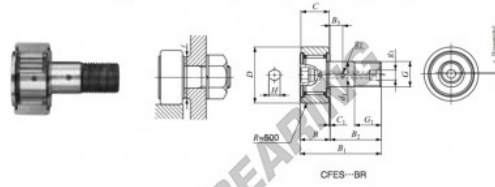

## Rolo de leva com eixo CFES12-BR-IKO - CFES12-BR-IKO

<https://www.123rolamento.pt/rolamento-mancal/rolamento-esferas/rolo-leva-eixo/cfes12-br-iko>

### CAM FOLLOWERS

Solid Eccentric Stud Type Cam Followers With Cage/With Hexagon Hole

Stud dia. mm	Identification number								Mass (Ref.) g	D	C	d <sub>i</sub>				
	Shield type				Sealed type											
	With crowned outer ring	With cylindrical outer ring	With crowned outer ring	With cylindrical outer ring	With crowned outer ring	With cylindrical outer ring	With crowned outer ring	With cylindrical outer ring								
12	CFES 12	BR							95	30	14	12				
Boundary dimensions mm																
G	G <sub>1</sub>	B	B <sub>1</sub>	B <sub>2</sub>	B <sub>3</sub>	C <sub>1</sub>	g <sub>1</sub>	g <sub>2</sub>	H	ε	Mounting dimension f Min. mm	Maximum spinning torque N·m	Basic dynamic load rating C N	Basic static load rating C <sub>0</sub> N	Maximum allowable static load N	
M12×1.5	13	15.2	40.2	25	6	0.6	6	3	6	0.6	0.4	21	21.9	7 910	9 790	9 790

## CARACTERÍSTICAS DO PRODUTO

Marca	IKO
Nº Ean13	3663952443539
Diâmetro interior	12 mm
Diâmetro exterior	30 mm
Espessura	14 mm
Embalagem	1

[contato@123rolamento.pt](mailto:contato@123rolamento.pt)

CRT4 de Lesquin 60 Rue Du Haut De Sainghin 59273 Fretin FRANCE