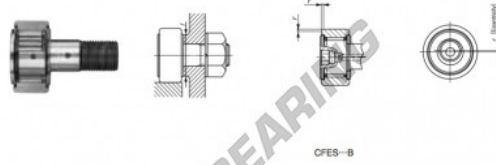

Rolo de leva com eixo CFES12-1-B-IKO - CFES12-1-B-IKO

<https://www.123rolamento.pt/rolamento-manca/rolamento-esferas/rolo-leva-eixo/cfes12-1-b-iko>

CAM FOLLOWERS

Solid Eccentric Stud Type Cam Followers | With Cage/With Hexagon Hole

CFES-8

Stud dia. mm	Identification number								Mass (Ref.) g	D	C	d ₁				
	Shield type				Sealed type											
	With crowned outer ring		With cylindrical outer ring		With crowned outer ring		With cylindrical outer ring									
12	CFES 12-1 B								105	32	14	12				
Boundary dimensions mm																
G	G ₁	B max	B ₁ max	B ₂	B ₃	C ₁	g ₁	g ₂	H	ε _{max}	Mounting dimension f Min. mm	Maximum spinning torque N·m	Basic dynamic load rating C N	Basic static load rating C ₀ N	Maximum allowable static load N	
M12×1.5	13	15.2	40.2	25	6	0.6	6	3	6	0.6	0.4	21	21.9	7 910	9 790	9 790

CARACTERÍSTICAS DO PRODUTO

Marca	IKO
Nº Ean13	3663952443584
Diâmetro interior	12 mm
Diâmetro exterior	32 mm
Espessura	14 mm
Embalagem	1

contato@123rolamento.pt

CRT4 de Lesquin 60 Rue Du Haut De Sainghin 59273 Fretin FRANCE