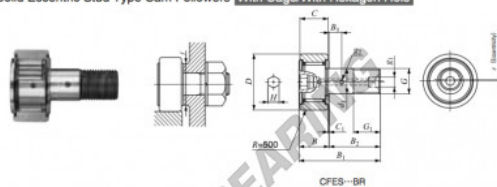

## Rolo de leva com eixo CFES16-BR-IKO - CFES16-BR-IKO

<https://www.123rolamento.pt/rolamento-mancal/rolamento-esferas/rolo-leva-eixo/cfes16-br-iko>

### CAM FOLLOWERS

Solid Eccentric Stud Type Cam Followers With Cage/With Hexagon Hole

Stud dia. mm	Identification number								Mass (Ref.) g	D	C	d <sub>i</sub>				
	Shield type				Sealed type											
	With crowned outer ring		With cylindrical outer ring		With crowned outer ring		With cylindrical outer ring									
16	CFES 16 BR								170	35	18	16				
Boundary dimensions mm																
G	G <sub>1</sub>	B max	B <sub>1</sub> max	B <sub>2</sub>	B <sub>3</sub>	C <sub>1</sub>	g <sub>1</sub>	g <sub>2</sub>	H	ε <sup>(1)</sup> K <sub>max</sub>	Mounting dimension f Min. mm	Maximum tightening torque N·m	Basic dynamic load rating C N	Basic static load rating C <sub>0</sub> N	Maximum allowable static load N	
M16×1.5	17	19.6	52.1	32.5	8	0.8	6	3	6	0.6	0.5	26	58.5	12 000	18 300	18 300

## CARACTERÍSTICAS DO PRODUTO

Marca	IKO
Nº Ean13	3663952443614
Diâmetro interior	16 mm
Diâmetro exterior	35 mm
Espessura	18 mm
Embalagem	1

[contato@123rolamento.pt](mailto:contato@123rolamento.pt)

CRT4 de Lesquin 60 Rue Du Haut De Sainghin 59273 Fretin FRANCE