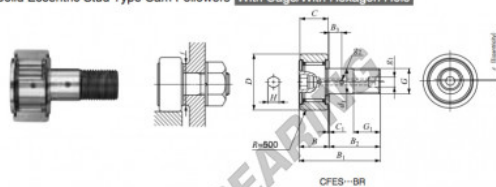

Rolo de leva com eixo CFES16-BR-IKO - CFES16-BR-IKO

<https://www.123rolamento.pt/rolamento-mancal/rolamento-esferas/rolo-leva-eixo/cfes16-br-iko>

CAM FOLLOWERS

Solid Eccentric Stud Type Cam Followers With Cage/With Hexagon Hole

Stud dia. mm	Identification number								Mass (Ref.) g	D	C	d _i				
	Shield type				Sealed type											
	With crowned outer ring		With cylindrical outer ring		With crowned outer ring		With cylindrical outer ring									
16	CFES 16 BR								170	35	18	16				
Boundary dimensions mm																
G	G ₁	B max	B ₁ max	B ₂	B ₃	C ₁	g ₁	g ₂	H	ε ⁽¹⁾ K _{max}	Mounting dimension f Min. mm	Maximum spinning torque N·m	Basic dynamic load rating C N	Basic static load rating C ₀ N	Maximum allowable static load N	
M16×1.5	17	19.6	52.1	32.5	8	0.8	6	3	6	0.6	0.5	26	58.5	12 000	18 300	18 300

CARACTERÍSTICAS DO PRODUTO

Marca	IKO
Nº Ean13	3663952443614
Diâmetro interior	16 mm
Diâmetro exterior	35 mm
Espessura	18 mm
Embalagem	1

contato@123rolamento.pt

CRT4 de Lesquin 60 Rue Du Haut De Sainghin 59273 Fretin FRANCE