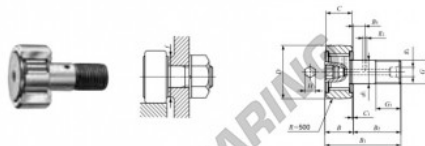

## Rolo de leva com eixo CF12-1-VBR-IKO - CF12-1-VBR-IKO

<https://www.123rolamento.pt/rolamento-mancal/rolamento-esferas/rolo-leva-eixo/cf12-1-vbr-iko>

### CAM FOLLOWERS

Standard Type Cam Followers Full Complement Type/With Hexagon Hole

Stud dia. mm	Identification number								Mass (Ref.)				
	Shield type				Sealed type				g	D	C	d <sub>1</sub>	
	With crowned outer ring	With cylindrical outer ring	With crowned outer ring	With cylindrical outer ring	With crowned outer ring	With cylindrical outer ring	With crowned outer ring	With cylindrical outer ring					
12	CF 12-1 VBR								107	32	14	12	

Boundary dimensions mm										Mounting dimension	Maximum tightening torque	Basic dynamic load rating	Basic static load rating	Maximum allowable static load	
G	G <sub>1</sub>	B <sub>max</sub>	B <sub>1 max</sub>	B <sub>2</sub>	B <sub>3</sub>	C <sub>1</sub>	g <sub>1</sub>	B <sub>2</sub>	H	f	N·m	N	N	N	
M12×1.5	13	15.2	40.2	25	6	0.6	6	3	6	0.6	21	21.9	13 500	19 700	13 200

## CARACTERÍSTICAS DO PRODUTO

Marca	IKO
Nº Ean13	3663952448589
Diâmetro interior	12 mm
Diâmetro exterior	32 mm
Espessura	14 mm
Embalagem	1

[contato@123rolamento.pt](mailto:contato@123rolamento.pt)

CRT4 de Lesquin 60 Rue Du Haut De Sainghin 59273 Fretin FRANCE