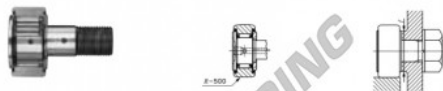

Rolo de leva com eixo CFES6-UUR-IKO - CFES6-UUR-IKO

<https://www.123rolamento.pt/rolamento-mancal/rolamento-esferas/rolo-leva-eixo/cfes6-uur-iko>

IKO

CAM FOLLOWERS

Stud dia. mm	Identification number						Mass (Ref.)			
	Shield type			Sealed type			g	D	C	d₁
	With crowned outer ring	With cylindrical outer ring	With crowned outer ring	With cylindrical outer ring	With crowned outer ring	With cylindrical outer ring				
6					CFES 6 UUR		18.5	16	11	6

Boundary dimensions mm										Mounting dimension f Min. mm	Maximum tightening torque N·m	Basic dynamic load rating C N	Basic static load rating C₀ N	Maximum allowable static load N
G	G₁	B	B₁	B₂	B₃	C₁	B₁	B₂	ε					
M 6×1	8	12.2	28.2	16		0.8	*4	0.3	0.25	11	2.7	3 660	3 650	1 980

CARACTERÍSTICAS DO PRODUTO

Marca	IKO
Nº Ean13	3616060459060
Diâmetro interior	6 mm
Diâmetro exterior	16 mm
Espessura	11 mm
Embalagem	1

contato@123rolamento.pt

CRT4 de Lesquin 60 Rue Du Haut De Sainghin 59273 Fretin FRANCE