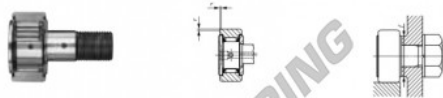

Rolo de leva com eixo CFES10-1-IKO - CFES10-1-IKO

<https://www.123rolamento.pt/rolamento-mancal/rolamento-esferas/rolo-leva-eixo/cfes10-1-iko>

IKO

CAM FOLLOWERS

Solid Eccentric Stud Type Cam Followers With Cage/With Screwdriver Slot

CFES

Stud dia. mm	Identification number				Mass (Ref.)			
	Shield type		Sealed type		g	D	C	d ₁
	With crowned outer ring	With cylindrical outer ring	With crowned outer ring	With cylindrical outer ring				
10	CFES 10-1				60	26	12	10