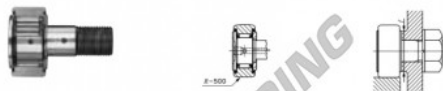

Rolo de leva com eixo CFES12-1-UUR-IKO - CFES12-1-UUR-IKO

<https://www.123rolamento.pt/rolamento-mancal/rolamento-esferas/rolo-leva-eixo/cfes12-1-uur-iko>

IKO

CAM FOLLOWERS

Stud dia. mm	Identification number						Mass (Ref.)		
	Shield type		Sealed type		g	D	C	d₁	
	With crowned outer ring	With cylindrical outer ring	With crowned outer ring	With cylindrical outer ring					
12					105	32	14	12	

Boundary dimensions mm										Mounting dimension f Min. mm	Maximum tightening torque N-m	Basic dynamic load rating C N	Basic static load rating C₀ N	Maximum allowable static load N	
G	G₁	B	B₁	B₂	B₃	C₁	B₁	B₂	B₃						
M12×1.5	13	15.2	40.2	25	6	0.6	6	3	0.6	0.4	21	21.9	7 910	9 790	9 790

CARACTERÍSTICAS DO PRODUTO

Marca	IKO
Nº Ean13	3616060459275
Diâmetro interior	12 mm
Diâmetro exterior	32 mm
Espessura	14 mm
Embalagem	1

contato@123rolamento.pt

CRT4 de Lesquin 60 Rue Du Haut De Sainghin 59273 Fretin FRANCE