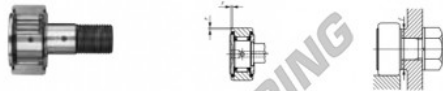

Rolo de leva com eixo CFES18-UU-IKO - CFES18-UU-IKO

<https://www.123rolamento.pt/rolamento-mancal/rolamento-esferas/rolo-leva-eixo/cfes18-uu-iko>

IKO

CAM FOLLOWERS

Solid Eccentric Stud Type Cam Followers With Cage/With Screwdriver Slot

CFES18-UU

Stud dia. mm	Identification number				Mass (Ref.)			
	Shield type		Sealed type		g	D	C	d ₁
	With crowned outer ring	With cylindrical outer ring	With crowned outer ring	With cylindrical outer ring				
18				CFES 18 UU	250	40	20	18