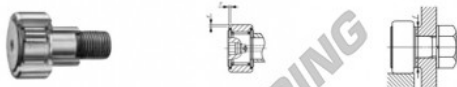

## Rolo de leva com eixo CFE24-1-BUU-IKO - CFE24-1-BUU-IKO

<https://www.123rolamento.pt/rolamento-mancal/rolamento-esferas/rolo-leva-eixo/cfe24-1-buu-iko>

IKO

### CAM FOLLOWERS

Eccentric Type Cam Followers With Cage/With Hexagon Hole

CFE-1BUU

Outside diameter of eccentric roller mm	Identification number				Mass (Ref.)			
	Shield type		Sealed type		Ø	D	C	d <sub>e</sub>
	With crowned outer ring	With cylindrical outer ring	With crowned outer ring	With cylindrical outer ring				
33				CFE 24-1 BUU	1 220	72	29	33

Boundary dimensions mm										Mounting dimension f mm	Maximum splining torque N·m	Basic dynamic load rating C N	Basic static load rating C <sub>0</sub> N	Maximum allowable static load N	
G	B <sub>3</sub>	B <sub>max</sub>	B <sub>1 max</sub>	B <sub>2</sub>	C <sub>1</sub>	G <sub>1</sub>	H	(1) Fit	e						
M24×1.5	25.5	30.6	80.1	49.5	0.8	8	24	12	1	0.8	40	215	30 500	52 600	52 000

## CARACTERÍSTICAS DO PRODUTO

Marca	IKO
Nº Ean13	3616060459596
Diâmetro interior	33 mm
Diâmetro exterior	72 mm
Espessura	29 mm
Embalagem	1

[contato@123rolamento.pt](mailto:contato@123rolamento.pt)

CRT4 de Lesquin 60 Rue Du Haut De Sainghin 59273 Fretin FRANCE