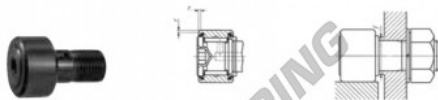

## Rolo de leva com eixo CRH22-VBUU-IKO - CRH22-VBUU-IKO

<https://www.123rolamento.pt/rolamento-mancal/rolamento-esferas/rolo-leva-eixo/crh22-vbuu-iko>

IKO

### CAM FOLLOWERS

Inch Series Heavy Duty Cam Followers Full Complement Type/With Hexagon Hole

CRH-VBUU

Stud dia. mm (inch)	Identification number		Mass (Ref.) g	D	C	d <sub>1</sub>	G UNF	G <sub>1</sub>	B max
	Shield type	Sealed type							
19.050 (3/4)	CRH 22	VBUU	200	34.925 (1 1/4)	19.050 (3/4)	19.050 (3/4)	7/16	15.875 (5/8)	21.0 (0.82)