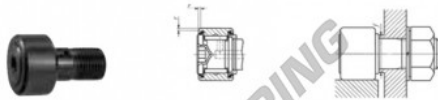

Rolo de leva com eixo CRH24-VBUU-IKO - CRH24-VBUU-IKO

<https://www.123rolamento.pt/rolamento-mancal/rolamento-esferas/rolo-leva-eixo/crh24-vbuu-iko>

IKO

CAM FOLLOWERS

Inch Series Heavy Duty Cam Followers Full Complement Type/With Hexagon Hole

CRH-VBUU

Stud dia. mm (inch)	Identification number		Mass (Ref.) g	D	C	d ₁	G UNF	G ₁	B max
	Shield type	Sealed type							
22.225 (.875)	CRH 24	VBUU	296	38.100 (.875)	22.225 (.875)	22.225 (.875)	7 ₁ -14	19.050 (.75)	24.3 (0.96)