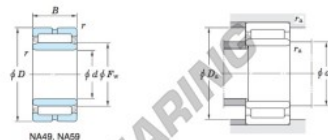

Rolamento de rolos NA5920-JTEKT - NA5920-KOYO

<https://www.123rolamento.pt/rolamento-mancal/rolamento-rolos/rolos/na5920-koyo>

Machined ring needle roller bearings Koyo

F_w 29 – 37 mm

With inner ring

Boundary dimensions (mm)					Basic load ratings (kN)		Limiting speeds¹⁾ (min⁻¹)		Bearing No. Without inner ring	
F_w	d	D	B	B_1	C_r	C_{10}	Oil lub.			
115	100	140	54	—	189.0	418.0	4 000	—		
Mounting dimensions (mm)					(Refer.) Mass (kg)		(Refer.) Applicable inner ring No.			
With inner ring					Without inner ring	With inner ring				
NA5920					106.5	133.5	1	1.49	2.53	IRM10011554

CARACTERÍSTICAS DO PRODUTO

Marca	JTEKT
Nº Ean13	3663952484242
Diâmetro interior	100 mm
Diâmetro exterior	140 mm
Espessura	54 mm
Peso	2530 g
Embalagem	1

contato@123rolamento.pt

CRT4 de Lesquin 60 Rue Du Haut De Sainghin 59273 Fretin FRANCE